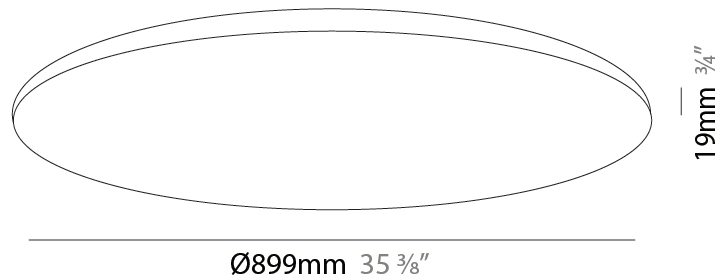

PEGASO RECESSED

A56180- _____ - _____

base number   Color   Finish
Temperature   Options

1. To build a product code in our configurator select the specify button on the base model # product page
2. To build a manual product code on this datasheet choose from the options listed below in blue font and add the suffix to the base model #

GENERAL

Series: Pegaso
Brand: Ivela
Division: Architectural
Mounting Type: Recessed
Mounting Location: Ceiling
Subcategory: Panels

PHYSICAL

Shape: Round
Diameter (mm): 899
Diameter (in): 35 ³/₈
Height (mm): 19
Height (in): 3/4
Light Distribution: Direct
Diffuser: PMMA - Opal
Fixture Finish: WHI / BLK / GLD
Fixture Material: Aluminum

ELECTRICAL

Lamp Type: LED
Input Wattage (W): 56
Dimming: Tri-Mode (Non-Dimming and Phase Dimming (120Vac only) and 0-10V Dimming)
Driver Included: No
Driver Location: Remote
Driver Type: Constant Voltage - Universal
Driver Class: Class 2
Input Voltage (V): 120 - 277
Output Voltage (V): 24

LED

Color Temperature (°K): 2700 / 3000 / 4000
Max. Delivered Lumen (lm): 3360 / 3500 / 3710
Nominal Lumen (lm): 6720 / 7000 / 7420
CRI: >93 CRI
Lamp Life (hrs): 50000

OPTICAL

RATINGS AND CERTIFICATIONS

Certified By: CSA Certified to UL and CSA Standards
IP rating: IP20

PROJECT
TYPE
SPECIFIER
QUANTITY
DATE