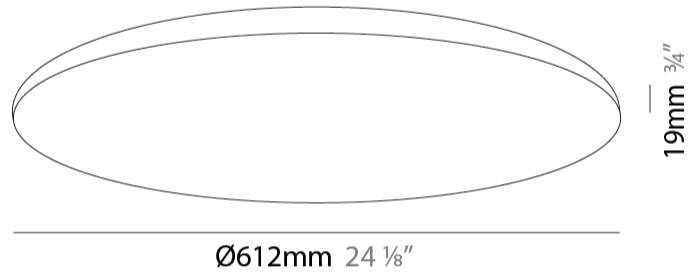

PEGASO SURFACE

A52029- -

base number   Color   Finish
Temperature   Options

1. To build a product code in our configurator select the specify button on the base model # product page
2. To build a manual product code on this datasheet choose from the options listed below in blue font and add the suffix to the base model #

GENERAL

Series: Pegaso
Brand: Ivela
Division: Architectural
Mounting Type: Surface
Mounting Location: Wall / Ceiling
Subcategory: Panels

PHYSICAL

Shape: Round
Diameter (mm): 612
Diameter (in): 24 1/8
Height (mm): 19
Height (in): 3/4
Light Distribution: Direct
Diffuser: PMMA - Opal
Fixture Finish: WHI / BLK / GLD
Fixture Material: Aluminum

ELECTRICAL

Lamp Type: LED
Input Wattage (W): 38
Dimming: Tri-Mode (Non-Dimming and Phase Dimming (120Vac only) and 0-10V Dimming)
Driver Included: No
Driver Location: Remote
Driver Type: Constant Voltage - Universal
Driver Class: Class 2
Input Voltage (V): 120 - 277
Output Voltage (V): 24

LED

Color Temperature (°K): 2700 / 3000 / 4000
Max. Delivered Lumen (lm): 2160 / 2250 / 2385
Nominal Lumen (lm): 4320 / 4500 / 4770
CRI: >93 CRI
Lamp Life (hrs): 50000

OPTICAL

RATINGS AND CERTIFICATIONS

Certified By: CSA Certified to UL and CSA Standards
IP rating: IP20

PROJECT	_____
TYPE	_____
SPECIFIER	_____
QUANTITY	_____
DATE	_____