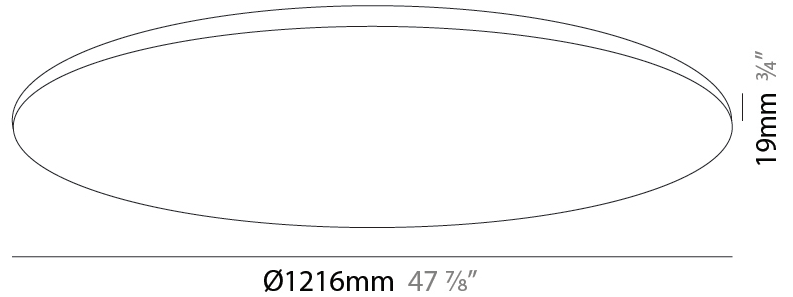

PROJECT
TYPE
SPECIFIER
QUANTITY
DATE

PEGASO SURFACE

A52031- -
base number   Color   Finish
                         Temperature   Options

1. To build a product code in our configurator select the specify button on the base model # product page
2. To build a manual product code on this datasheet choose from the options listed below in blue font and add the suffix to the base model #

GENERAL

Series: Pegaso
Brand: Ivela
Division: Architectural
Mounting Type: Surface
Mounting Location: Wall / Ceiling
Subcategory: Panels

PHYSICAL

Shape: Round
Diameter (mm): 1216
Diameter (in): 47 7/8
Height (mm): 19
Height (in): 3/4
Light Distribution: Direct
Diffuser: PMMA - Opal
Fixture Finish: WHI / BLK / GLD
Fixture Material: Aluminum

ELECTRICAL

Lamp Type: LED
Input Wattage (W): 76
Dimming: Tri-Mode (Non-Dimming and Phase Dimming (120Vac only) and 0-10V Dimming)
Driver Included: No
Driver Location: Remote
Driver Type: Constant Voltage - Universal
Driver Class: Class 2
Input Voltage (V): 120 - 277
Output Voltage (V): 24

LED

Color Temperature (°K): 2700 / 3000 / 4000
Max. Delivered Lumen (lm): 4560 / 4750 / 5035
Nominal Lumen (lm): 9120 / 9500 / 10070
CRI: >93 CRI
Lamp Life (hrs): 50000

OPTICAL

RATINGS AND CERTIFICATIONS

Certified By: CSA Certified to UL and CSA Standards
IP rating: IP20