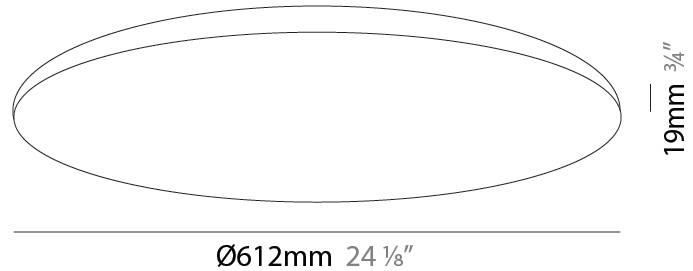

PEGASO RECESSED

A56179- -

base number   Color   Finish
Temperature   Options

1. To build a product code in our configurator select the specify button on the base model # product page
2. To build a manual product code on this datasheet choose from the options listed below in blue font and add the suffix to the base model #

GENERAL

Series: Pegaso
Brand: Ivela
Division: Architectural
Mounting Type: Recessed
Mounting Location: Ceiling
Subcategory: Panels

PHYSICAL

Shape: Round
Diameter (mm): 612
Diameter (in): 24 1/8
Height (mm): 19
Height (in): 3/4
Light Distribution: Direct
Diffuser: PMMA - Opal
Fixture Finish: WHI / BLK / GLD
Fixture Material: Aluminum

ELECTRICAL

Lamp Type: LED
Input Wattage (W): 38
Dimming: Tri-Mode (Non-Dimming and Phase Dimming (120Vac only) and 0-10V Dimming)
Driver Included: No
Driver Location: Remote
Driver Type: Constant Voltage - Universal
Driver Class: Class 2
Input Voltage (V): 120 - 277
Output Voltage (V): 24

LED

Color Temperature (°K): 2700 / 3000 / 4000
Max. Delivered Lumen (lm): 2160 / 2250 / 2385
Nominal Lumen (lm): 4320 / 4500 / 4770
CRI: >93 CRI
Lamp Life (hrs): 50000

OPTICAL

RATINGS AND CERTIFICATIONS

Certified By: CSA Certified to UL and CSA Standards
IP rating: IP20

PROJECT
TYPE
SPECIFIER
QUANTITY
DATE