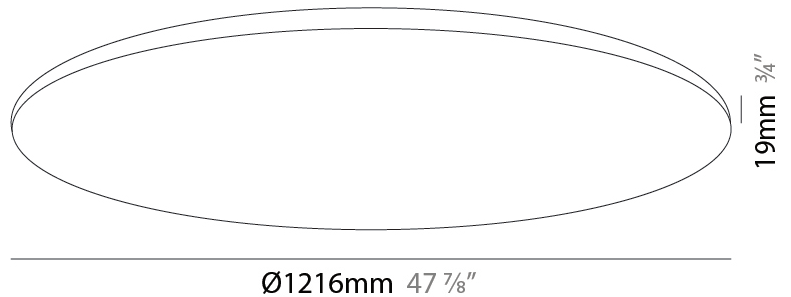

PROJECT	
TYPE	
SPECIFIER	
QUANTITY	
DATE	

PEGASO RECESSED

A56181- -

base number   Color   Finish
Temperature   Options

1. To build a product code in our configurator select the specify button on the base model # product page
2. To build a manual product code on this datasheet choose from the options listed below in blue font and add the suffix to the base model #

GENERAL

Series: Pegaso
Brand: Ivela
Division: Architectural
Mounting Type: Recessed
Mounting Location: Ceiling
Subcategory: Panels

PHYSICAL

Shape: Round
Diameter (mm): 1216
Diameter (in): 47 7/8
Height (mm): 19
Height (in): 3/4
Light Distribution: Direct
Diffuser: PMMA - Opal
Fixture Finish: WHI / BLK / GLD
Fixture Material: Aluminum

ELECTRICAL

Lamp Type: LED
Input Wattage (W): 76
Dimming: Tri-Mode (Non-Dimming and Phase Dimming (120Vac only) and 0-10V Dimming)
Driver Included: No
Driver Location: Remote
Driver Type: Constant Voltage - Universal
Driver Class: Class 2
Input Voltage (V): 120 - 277
Output Voltage (V): 24

LED

Color Temperature (°K): 2700 / 3000 / 4000
Max. Delivered Lumen (lm): 4560 / 4750 / 5035
Nominal Lumen (lm): 9120 / 9500 / 10070
CRI: >93 CRI
Lamp Life (hrs): 50000

OPTICAL

RATINGS AND CERTIFICATIONS

Certified By: CSA Certified to UL and CSA Standards
IP rating: IP20