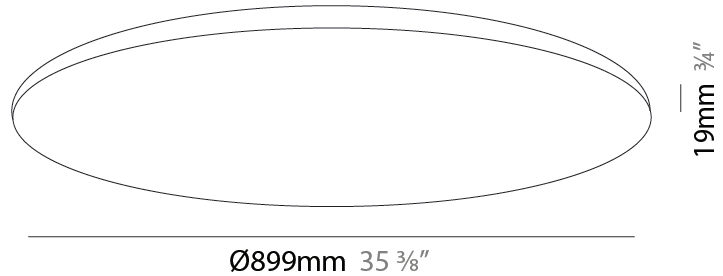

PEGASO SURFACE

A52030- -

base number   Color   Finish
Temperature   Options

1. To build a product code in our configurator select the specify button on the base model # product page
2. To build a manual product code on this datasheet choose from the options listed below in blue font and add the suffix to the base model #

GENERAL

Series: Pegaso
Brand: Ivela
Division: Architectural
Mounting Type: Surface
Mounting Location: Wall / Ceiling
Subcategory: Panels

PHYSICAL

Shape: Round
Diameter (mm): 899
Diameter (in): 35 ³/₈
Height (mm): 19
Height (in): 3/4
Light Distribution: Direct
Diffuser: PMMA - Opal
Fixture Finish: WHI / BLK / GLD
Fixture Material: Aluminum

ELECTRICAL

Lamp Type: LED
Input Wattage (W): 56
Dimming: Tri-Mode (Non-Dimming and Phase Dimming (120Vac only) and 0-10V Dimming)
Driver Included: No
Driver Location: Remote
Driver Type: Constant Voltage - Universal
Driver Class: Class 2
Input Voltage (V): 120 - 277
Output Voltage (V): 24

LED

Color Temperature (°K): 2700 / 3000 / 4000
Max. Delivered Lumen (lm): 3360 / 3500 / 3710
Nominal Lumen (lm): 6720 / 7000 / 7420
CRI: >93 CRI
Lamp Life (hrs): 50000

OPTICAL

RATINGS AND CERTIFICATIONS

Certified By: CSA Certified to UL and CSA Standards
IP rating: IP20

PROJECT	_____
TYPE	_____
SPECIFIER	_____
QUANTITY	_____
DATE	_____